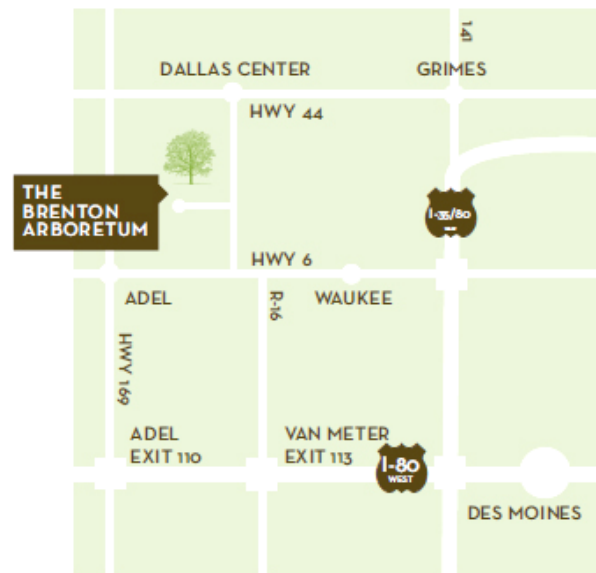

Sp	Su	F	W
Blackbirds, continued				
___ Yellow-headed Blackbird.....	R	R	R	
___ Rusty Blackbird.....	U	U		
___ Brewer's Blackbird.....	R	R		
___ Common Grackle*.....	C	C	C	R
___ Great-tailed Grackle.....	R			
___ Brown-headed Cowbird*.....	C	C	C	R
___ Orchard Oriole*.....	U	U	U	
___ Baltimore Oriole*.....	C	C	U	
Finches				
___ Purple Finch.....				U
___ House Finch*.....	C	C	C	C
___ Pine Siskin.....			R	R
___ American Goldfinch*.....	C	C	C	C
___ Common Redpoll.....			A	
___ Hoary Redpoll.....				A
Old World Sparrows				
___ House Sparrow.....	C	C	C	C

HOURS Open 9 am until sunset.
Tuesday through Sunday

ADMISSION Free
515.992.4211
mail@thebrentonarboretum.org