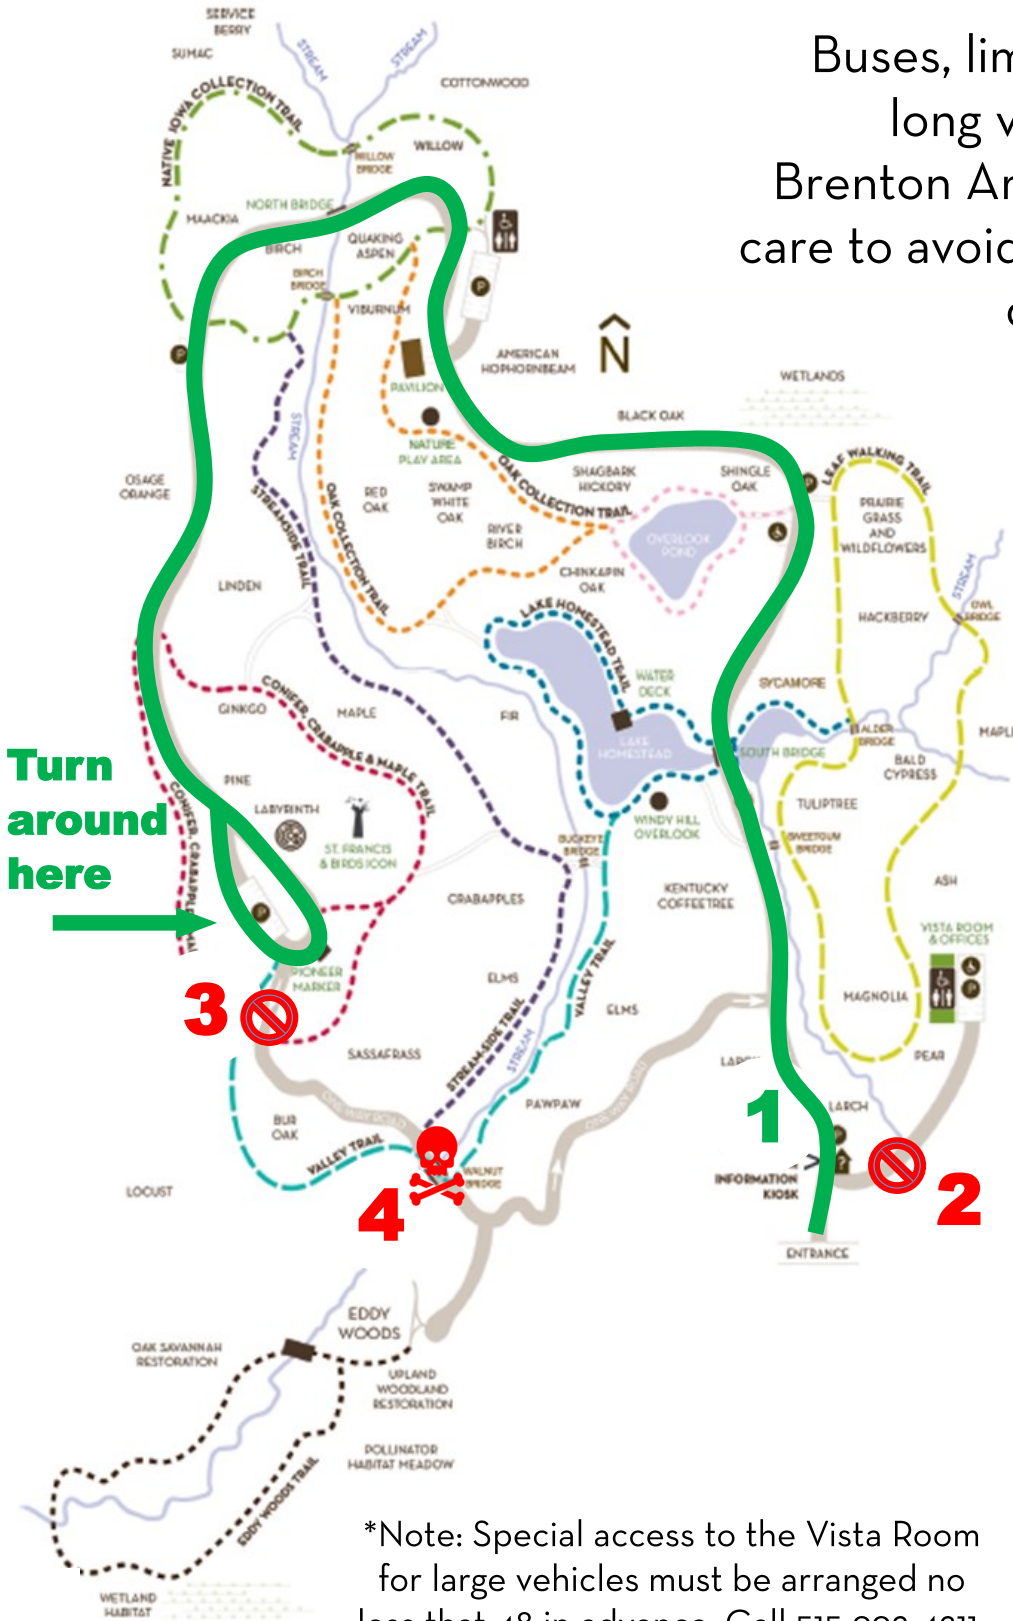

BUS ROUTE MAP

THE BRENTON ARBORETUM

Buses, limousines, and other long vehicles visiting The Brenton Arboretum must take care to avoid two areas that are difficult to navigate.

1. Stick to the green route. The road is two way and you will be able to enter and exit on the same road.
2. Do not attempt to go to the Administration Building. It is extremely difficult to turn around.*
3. Do not attempt to drive beyond the loop at the conifer area.
4. If you ignore our suggestions and get stuck at the bridge, there's a good chance you'll need a tow truck.

*Note: Special access to the Vista Room for large vehicles must be arranged no less than 48 in advance. Call 515-992-4211.